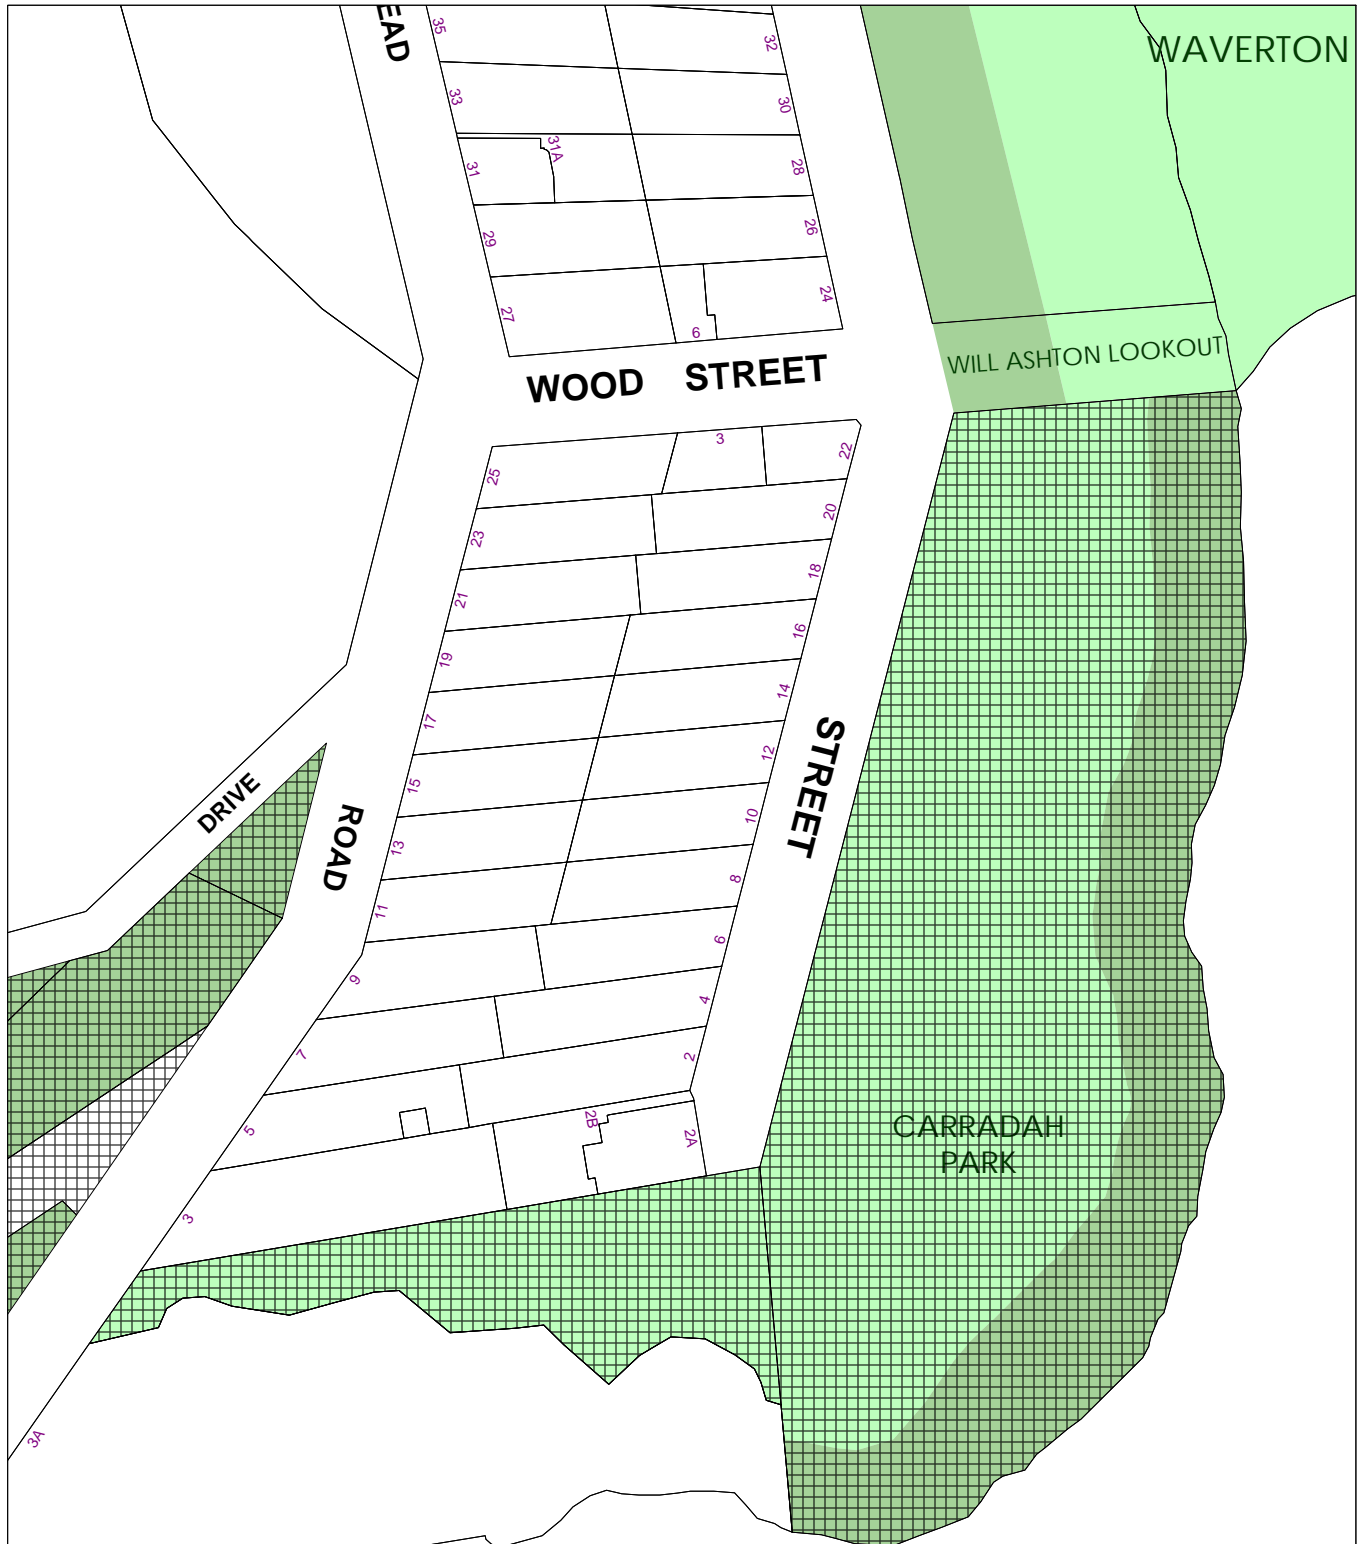

Alcohol Managed Areas related to New Years Eve 2012-16
(Cremorne Point)

Alcohol Managed Areas related to New Years Eve 2012-16
 (North Sydney, Kirribilli, Milsons Point, Lavender Bay & McMahon's Point)

BALLS HEAD - NYE 2012-16

Alcohol Prohibited

Balls Head

CARRADAH PARK - NYE 2012-16

Alcohol Prohibited

Proposed Alcohol Free Zone - New Year's Eve - Kirribilli 2012-16

KURRABA POINT - NYE 2012-16

Alcohol Prohibited