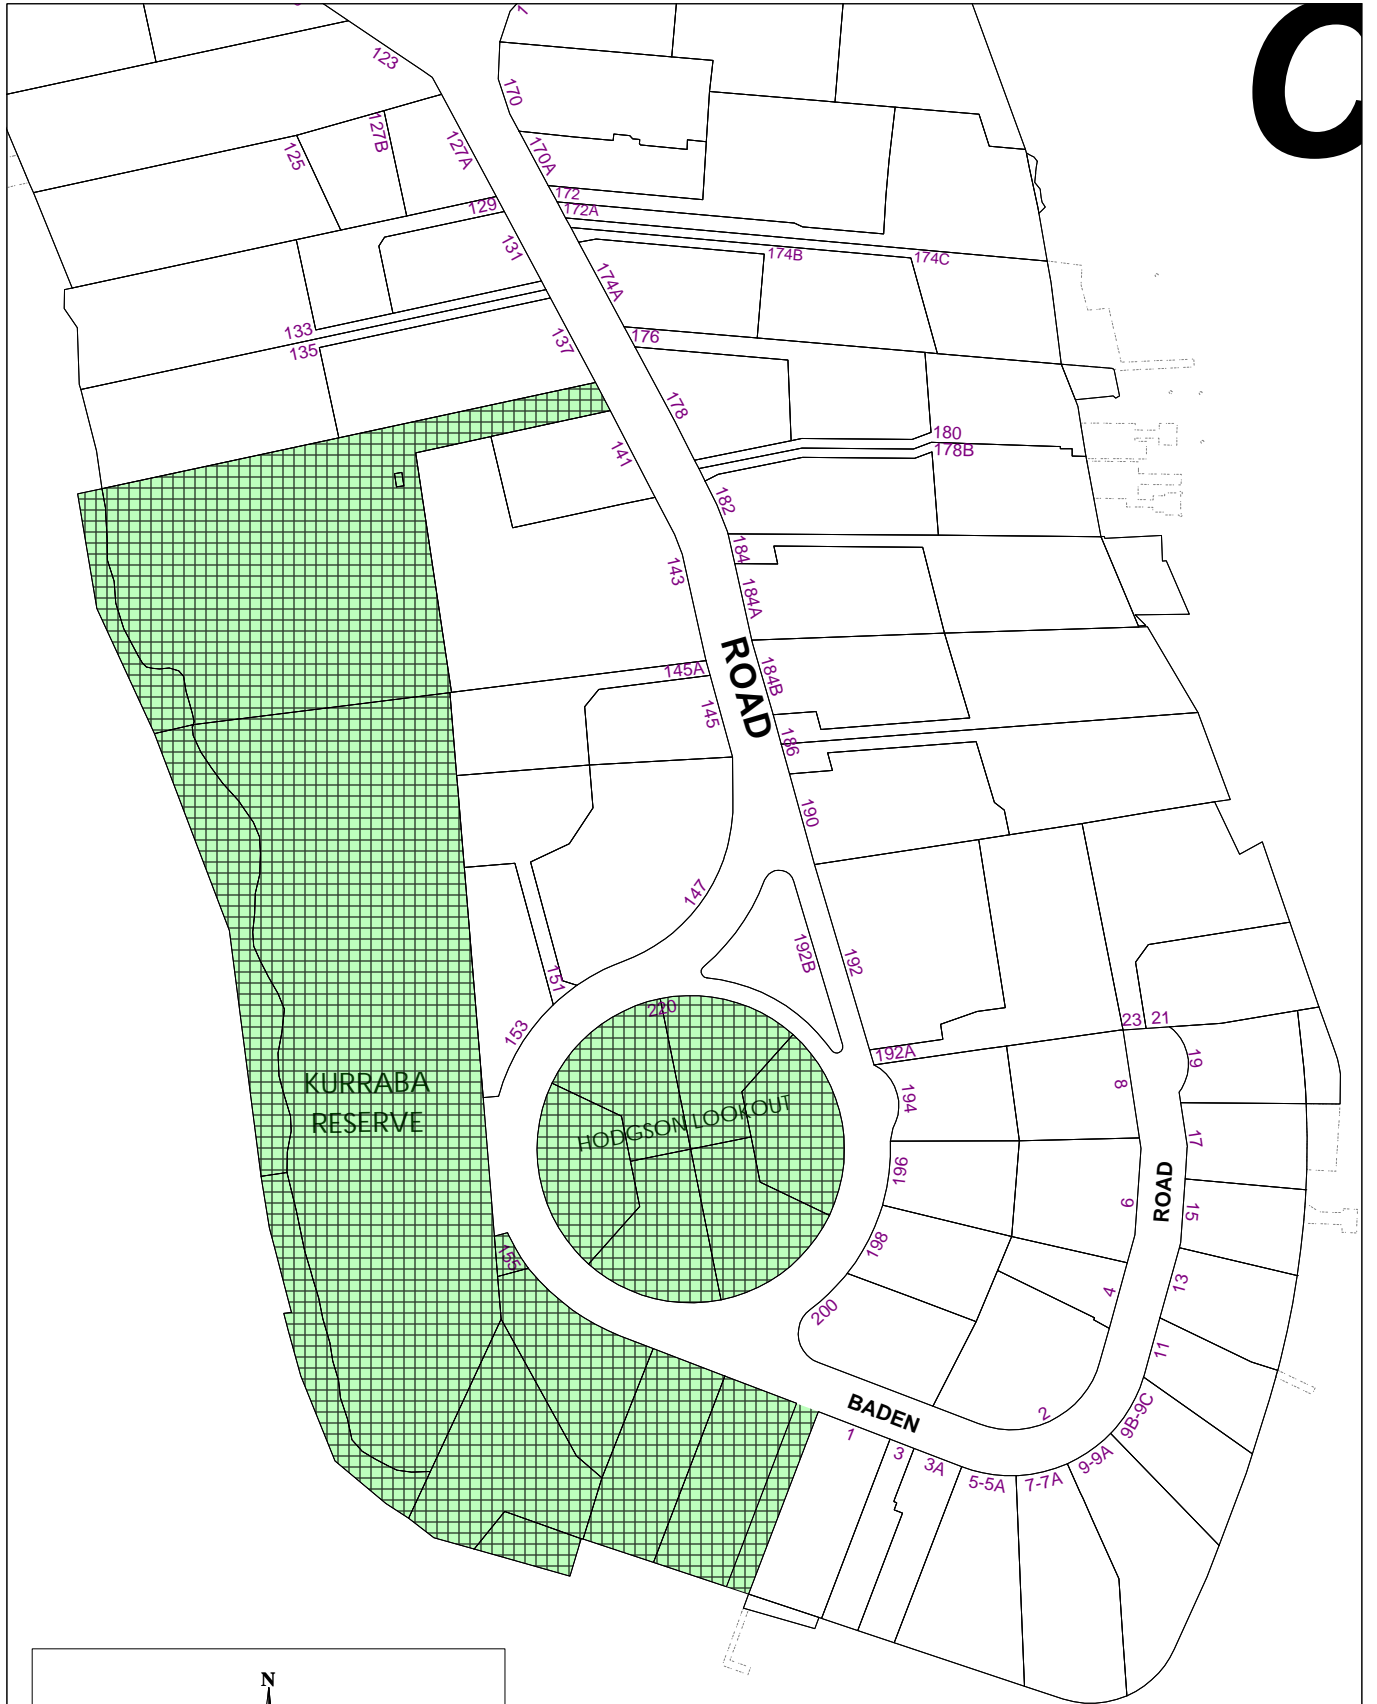

Alcohol Managed Areas related to New Years Eve 2012-16
(Cremorne Point)

Alcohol Managed Areas related to New Years Eve 2012-16
 (North Sydney, Kirribilli, Milsons Point, Lavender Bay & McMahon's Point)

BALLS HEAD - NYE 2012-16

Alcohol Prohibited

Balls Head

CARRADAH PARK - NYE 2012-16

Alcohol Prohibited

Proposed Alcohol Free Zone - New Year's Eve - Kirribilli 2012-16

KURRABA POINT - NYE 2012-16

Alcohol Prohibited