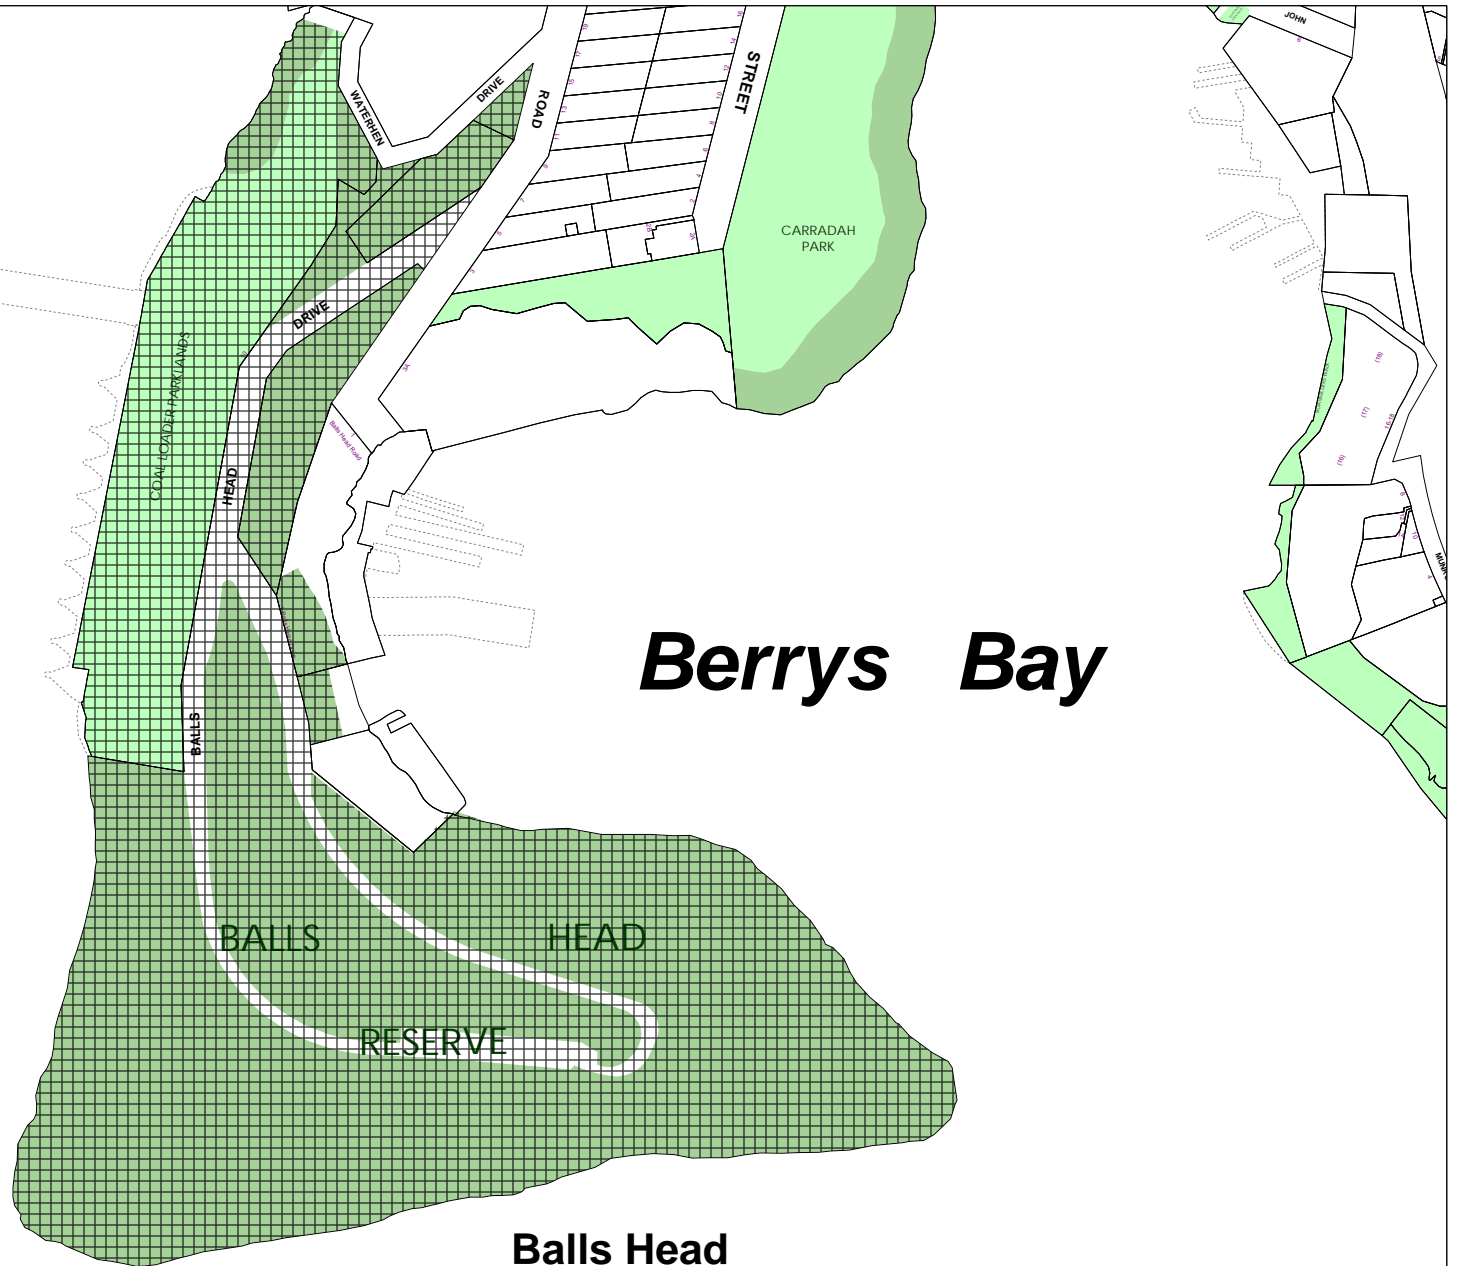

Alcohol Managed Areas related to New Years Eve 2012-16
(Cremorne Point)

Alcohol Managed Areas related to New Years Eve 2012-16
 (North Sydney, Kirribilli, Milsons Point, Lavender Bay & McMahon's Point)

BALLS HEAD - NYE 2012-16

Alcohol Prohibited

Balls Head

CARRADAH PARK - NYE 2012-16

Alcohol Prohibited

Proposed Alcohol Free Zone - New Year's Eve - Kirribilli 2012-16

KURRABA POINT - NYE 2012-16

Alcohol Prohibited