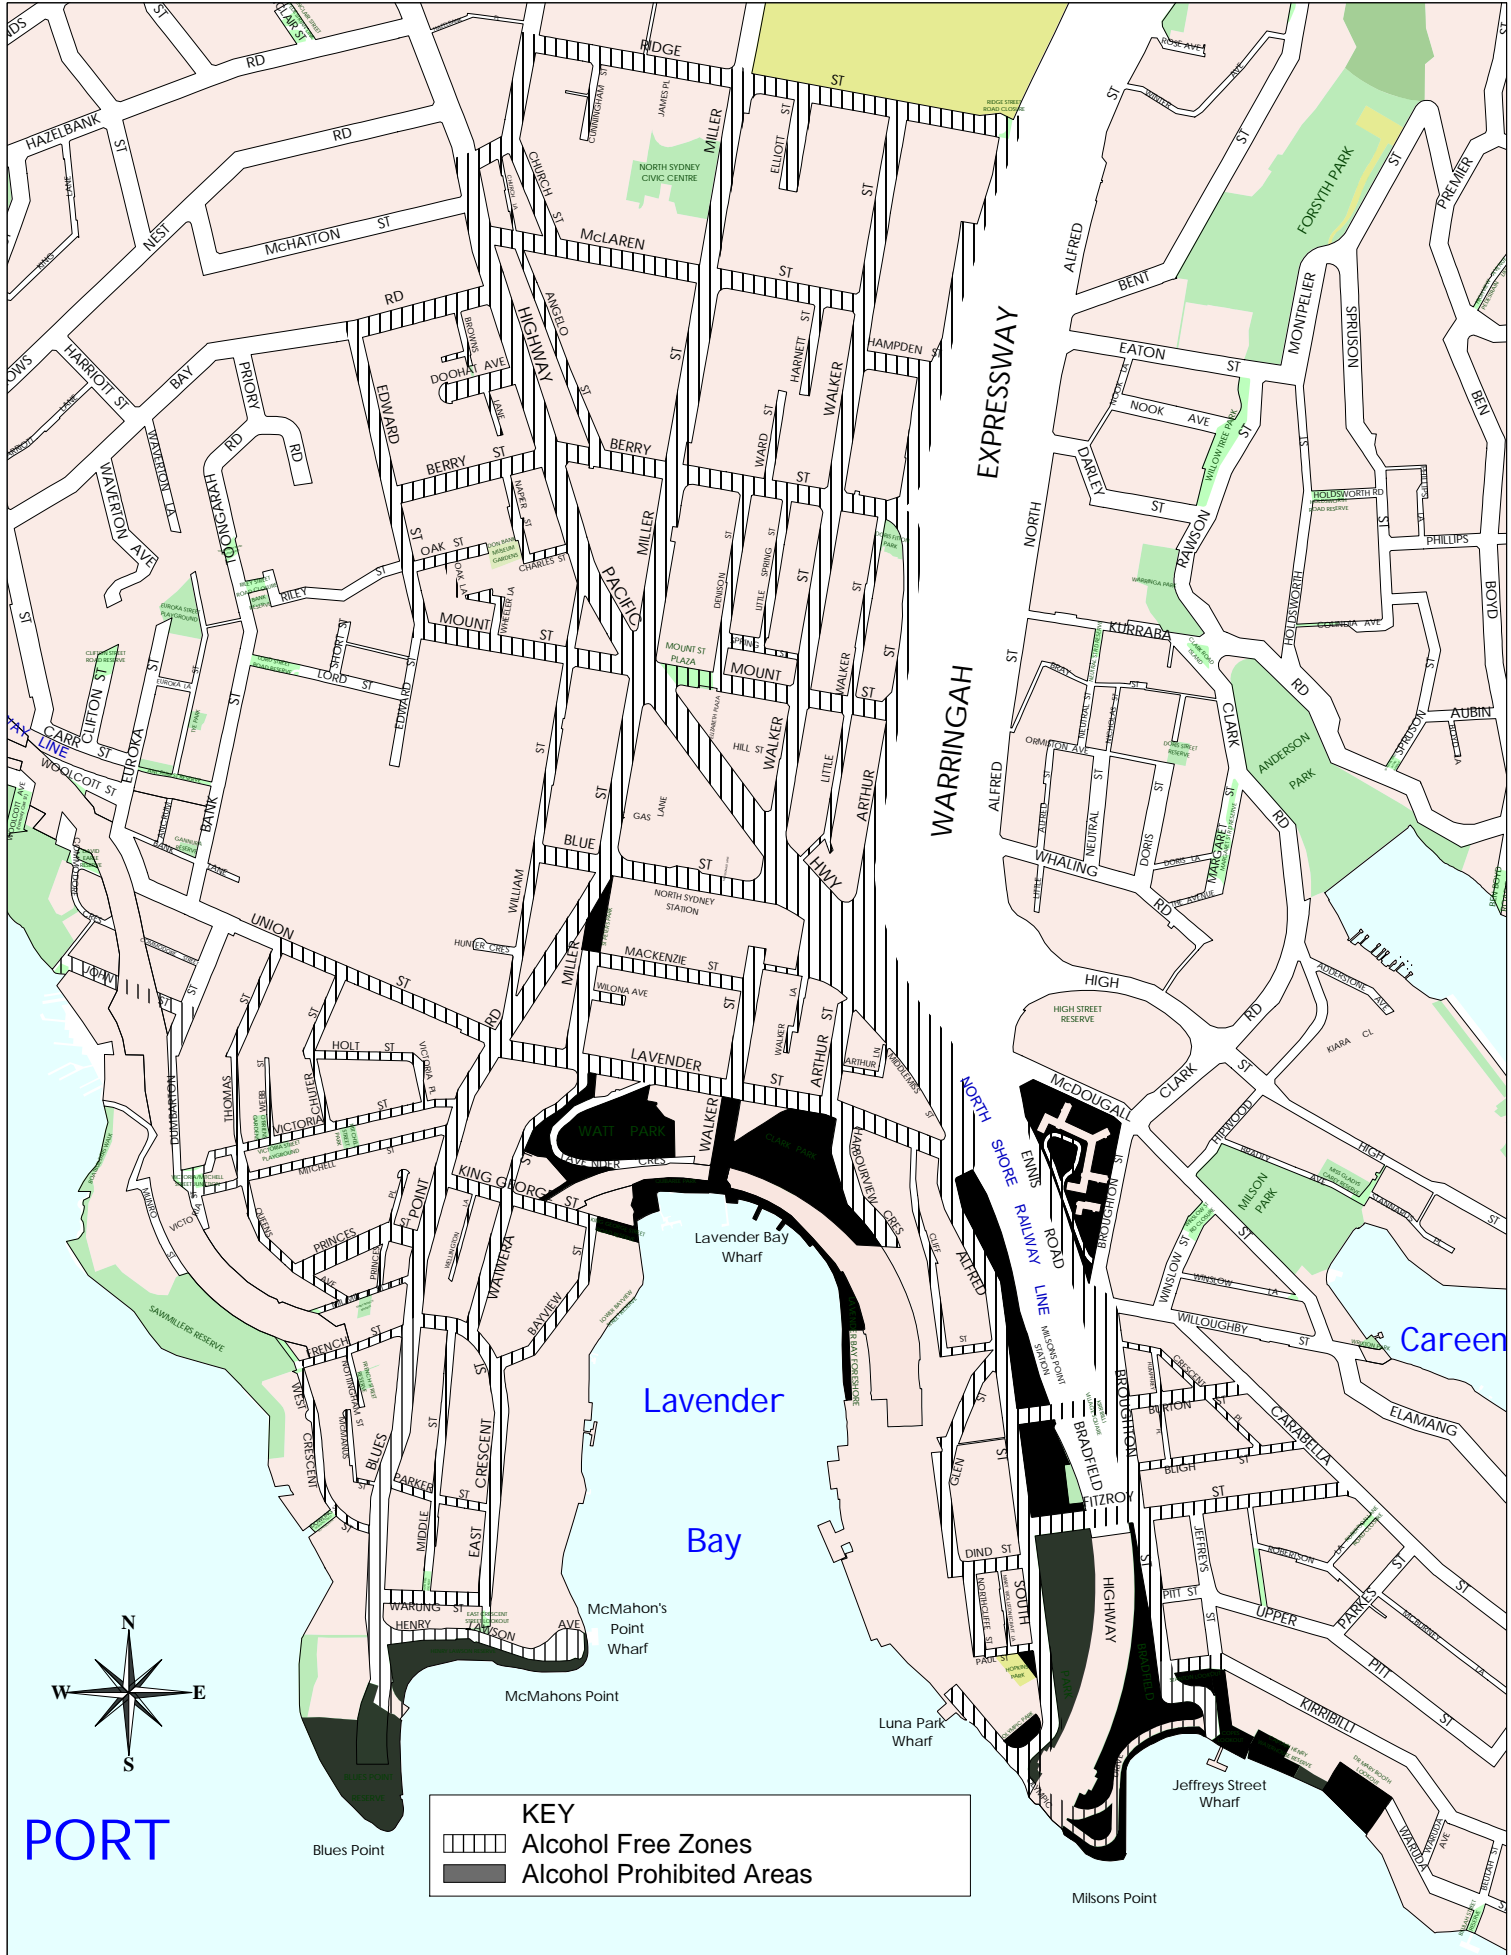

Alcohol Managed Areas related to New Years Eve 2012-16
(Cremorne Point)

Alcohol Managed Areas related to New Years Eve 2012-16
 (North Sydney, Kirribilli, Milsons Point, Lavender Bay & McMahon's Point)

BALLS HEAD - NYE 2012-16

Alcohol Prohibited

Balls Head

CARRADAH PARK - NYE 2012-16

Alcohol Prohibited

Proposed Alcohol Free Zone - New Year's Eve - Kirribilli 2012-16

KURRABA POINT - NYE 2012-16

Alcohol Prohibited