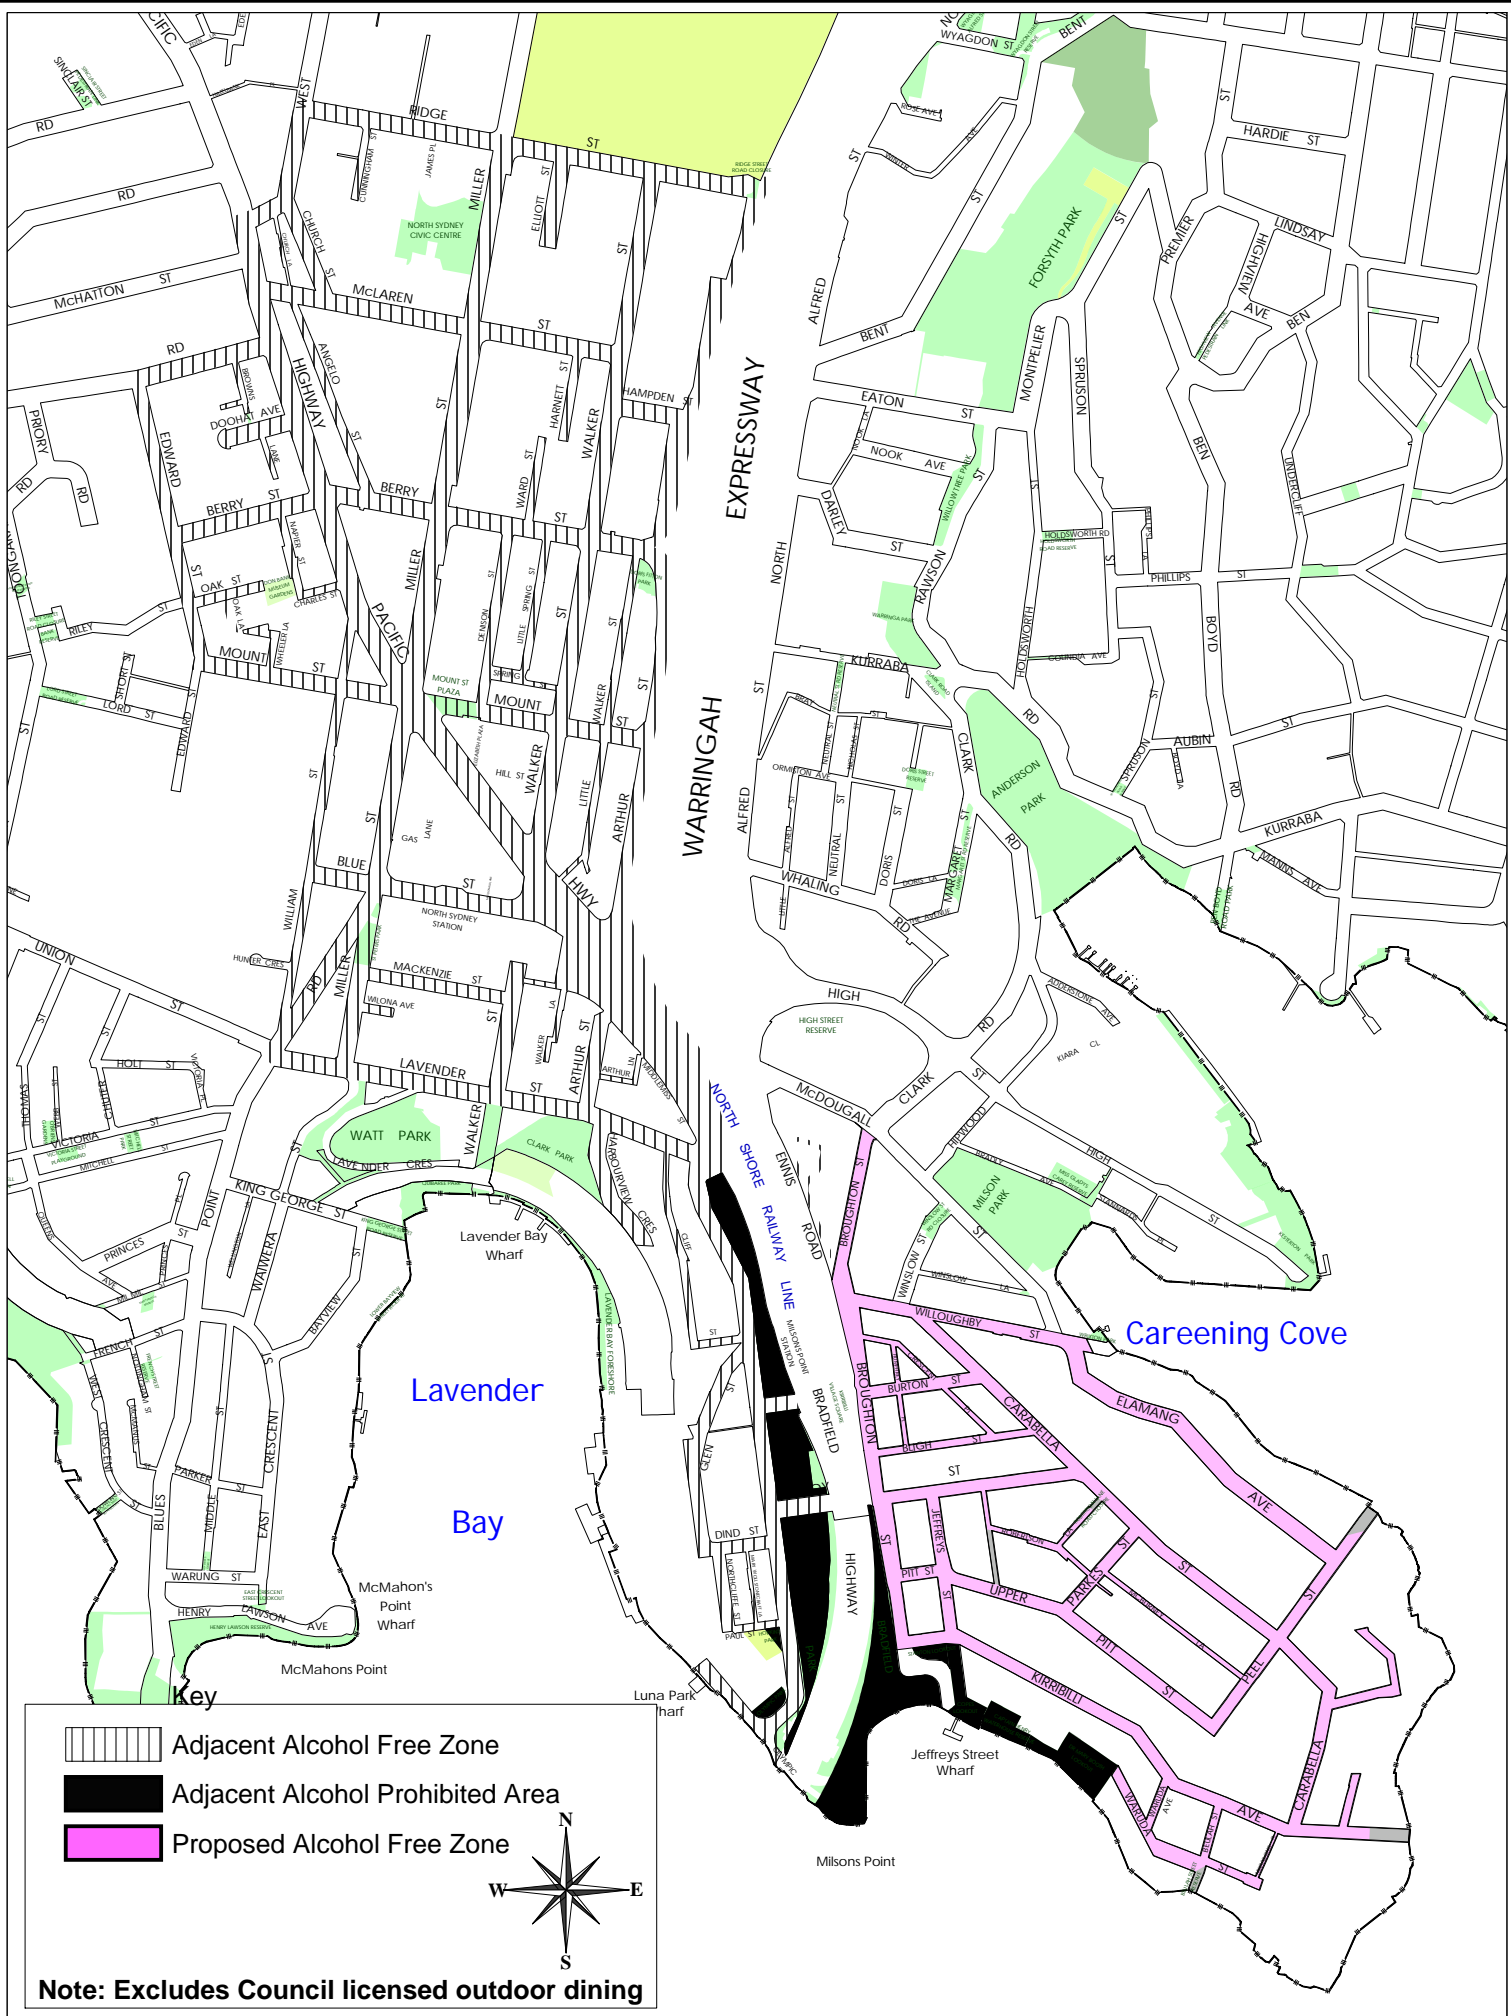

Alcohol Managed Areas related to New Years Eve 2012-16
(Cremorne Point)

Alcohol Managed Areas related to New Years Eve 2012-16
 (North Sydney, Kirribilli, Milsons Point, Lavender Bay & McMahon's Point)

BALLS HEAD - NYE 2012-16

Alcohol Prohibited

Balls Head

CARRADAH PARK - NYE 2012-16

Alcohol Prohibited

Proposed Alcohol Free Zone - New Year's Eve - Kirribilli 2012-16

KURRABA POINT - NYE 2012-16

Alcohol Prohibited